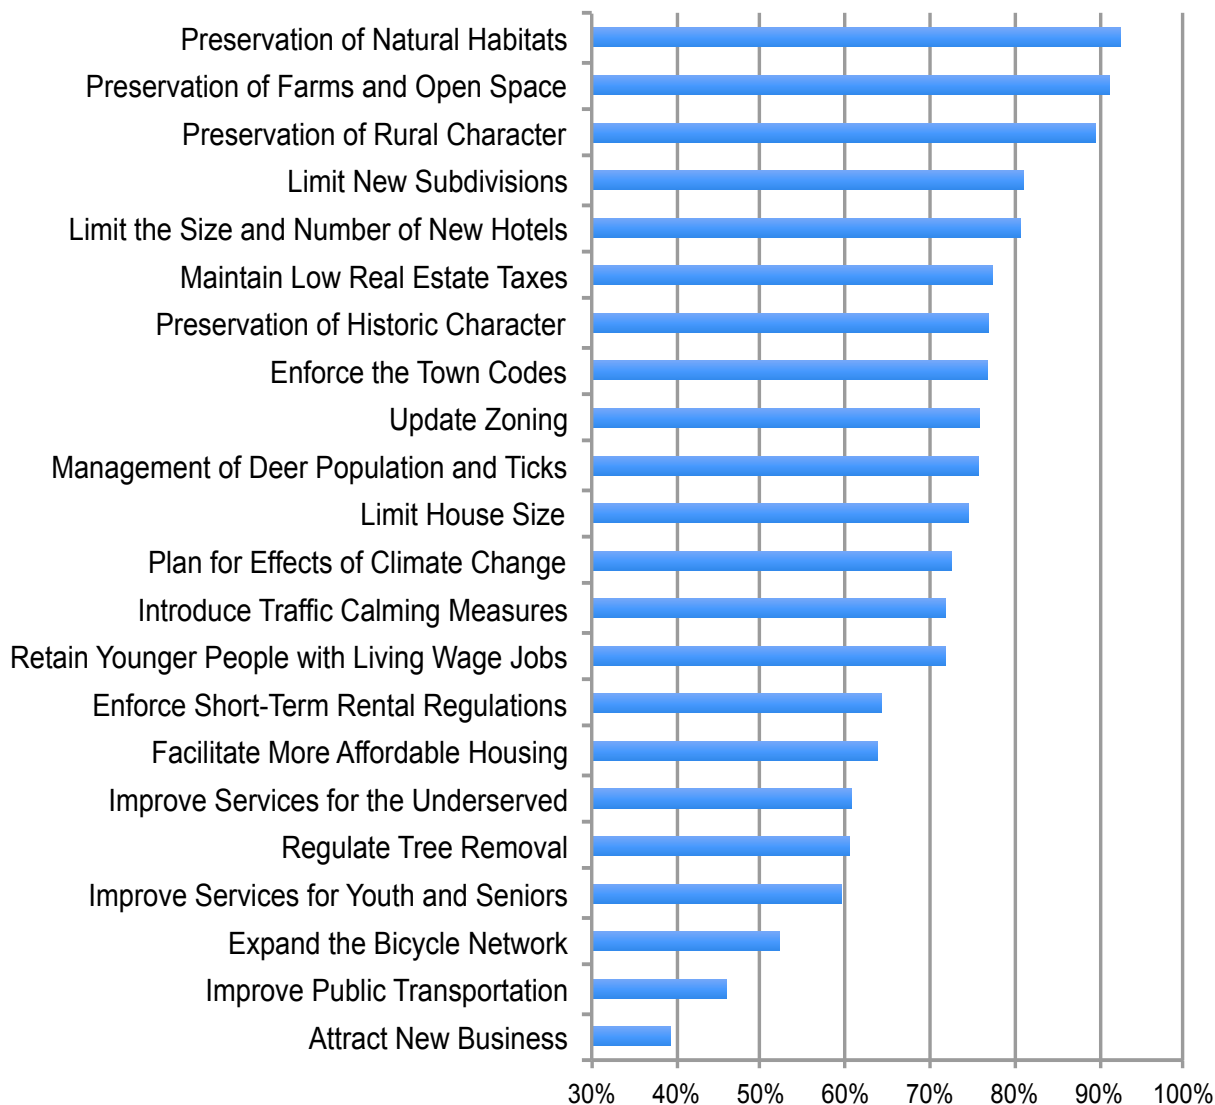

“Please rate how important you think it is for the Southold Town Government to focus on each of the following in the next two years”

Percent who rated each Essential or Very Important

Top 5 issues of importance for Town to work on, ranked by “Essential” + “Very Important” percent:

1. Preservation of Natural Habitats
2. Preservation of Farms and Open Spaces
3. Preservation of Rural Character
4. Limit New Subdivisions
5. Limit Size and Number of New Hotels

“Please rate how important you think it is for the Southold Town Government to focus on each of the following in the next two years”

Percent who rated each Essential or Very Important

Top 5 issues of importance for Town to work on, ranked by “Essential” + “Very Important” percent:

1. Preservation of Natural Habitats
2. Preservation of Farms and Open Spaces
3. Preservation of Rural Character
4. Limit New Subdivisions
5. Limit Size and Number of New Hotels