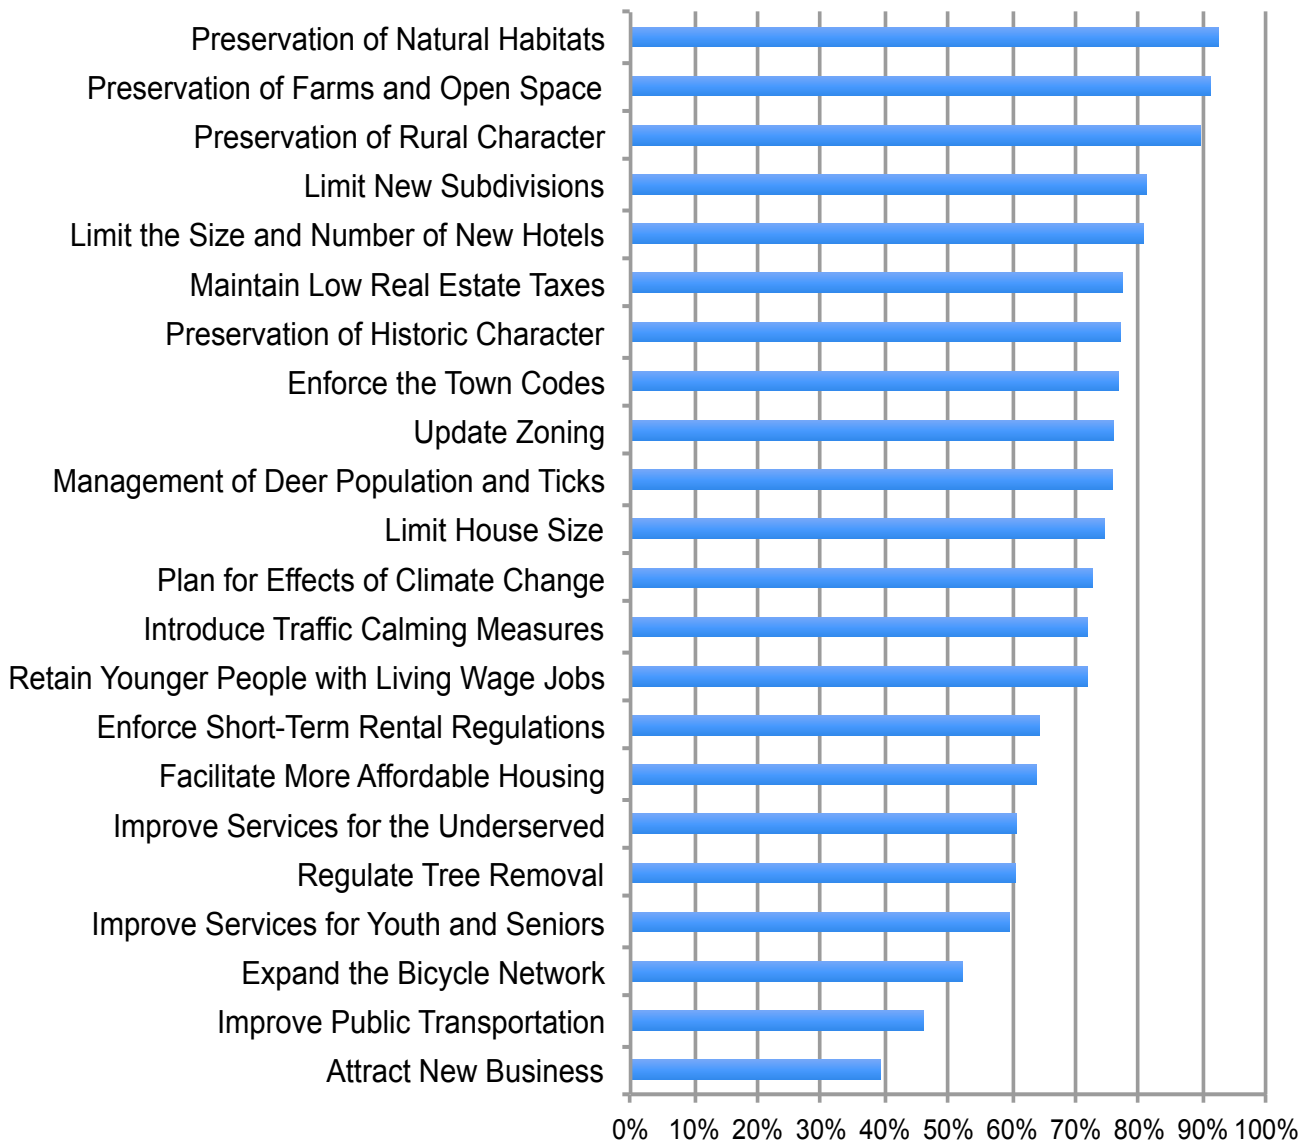

“Please rate how important you think it is for the Southold Town Government to focus on each of the following in the next two years”

Percent who rated each Essential or Very Important

Top 5 issues of importance for Town to work on, ranked by “Essential” + “Very Important” percent:

1. Preservation of Natural Habitats
2. Preservation of Farms and Open Spaces
3. Preservation of Rural Character
4. Limit New Subdivisions
5. Limit Size and Number of New Hotels

“Please rate how important you think it is for the Southold Town Government to focus on each of the following in the next two years”

Percent who rated each Essential or Very Important

Top 5 issues of importance for Town to work on, ranked by “Essential” + “Very Important” percent:

1. Preservation of Natural Habitats
2. Preservation of Farms and Open Spaces
3. Preservation of Rural Character
4. Limit New Subdivisions
5. Limit Size and Number of New Hotels